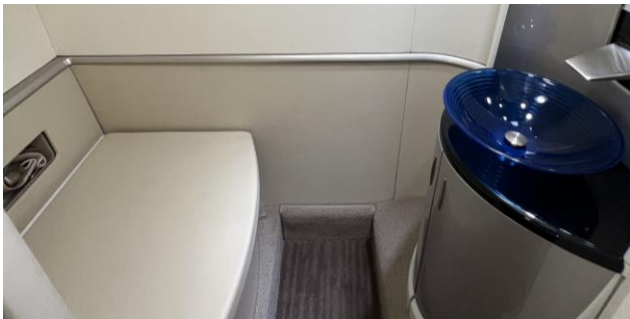

N321HJ

SN 42000165